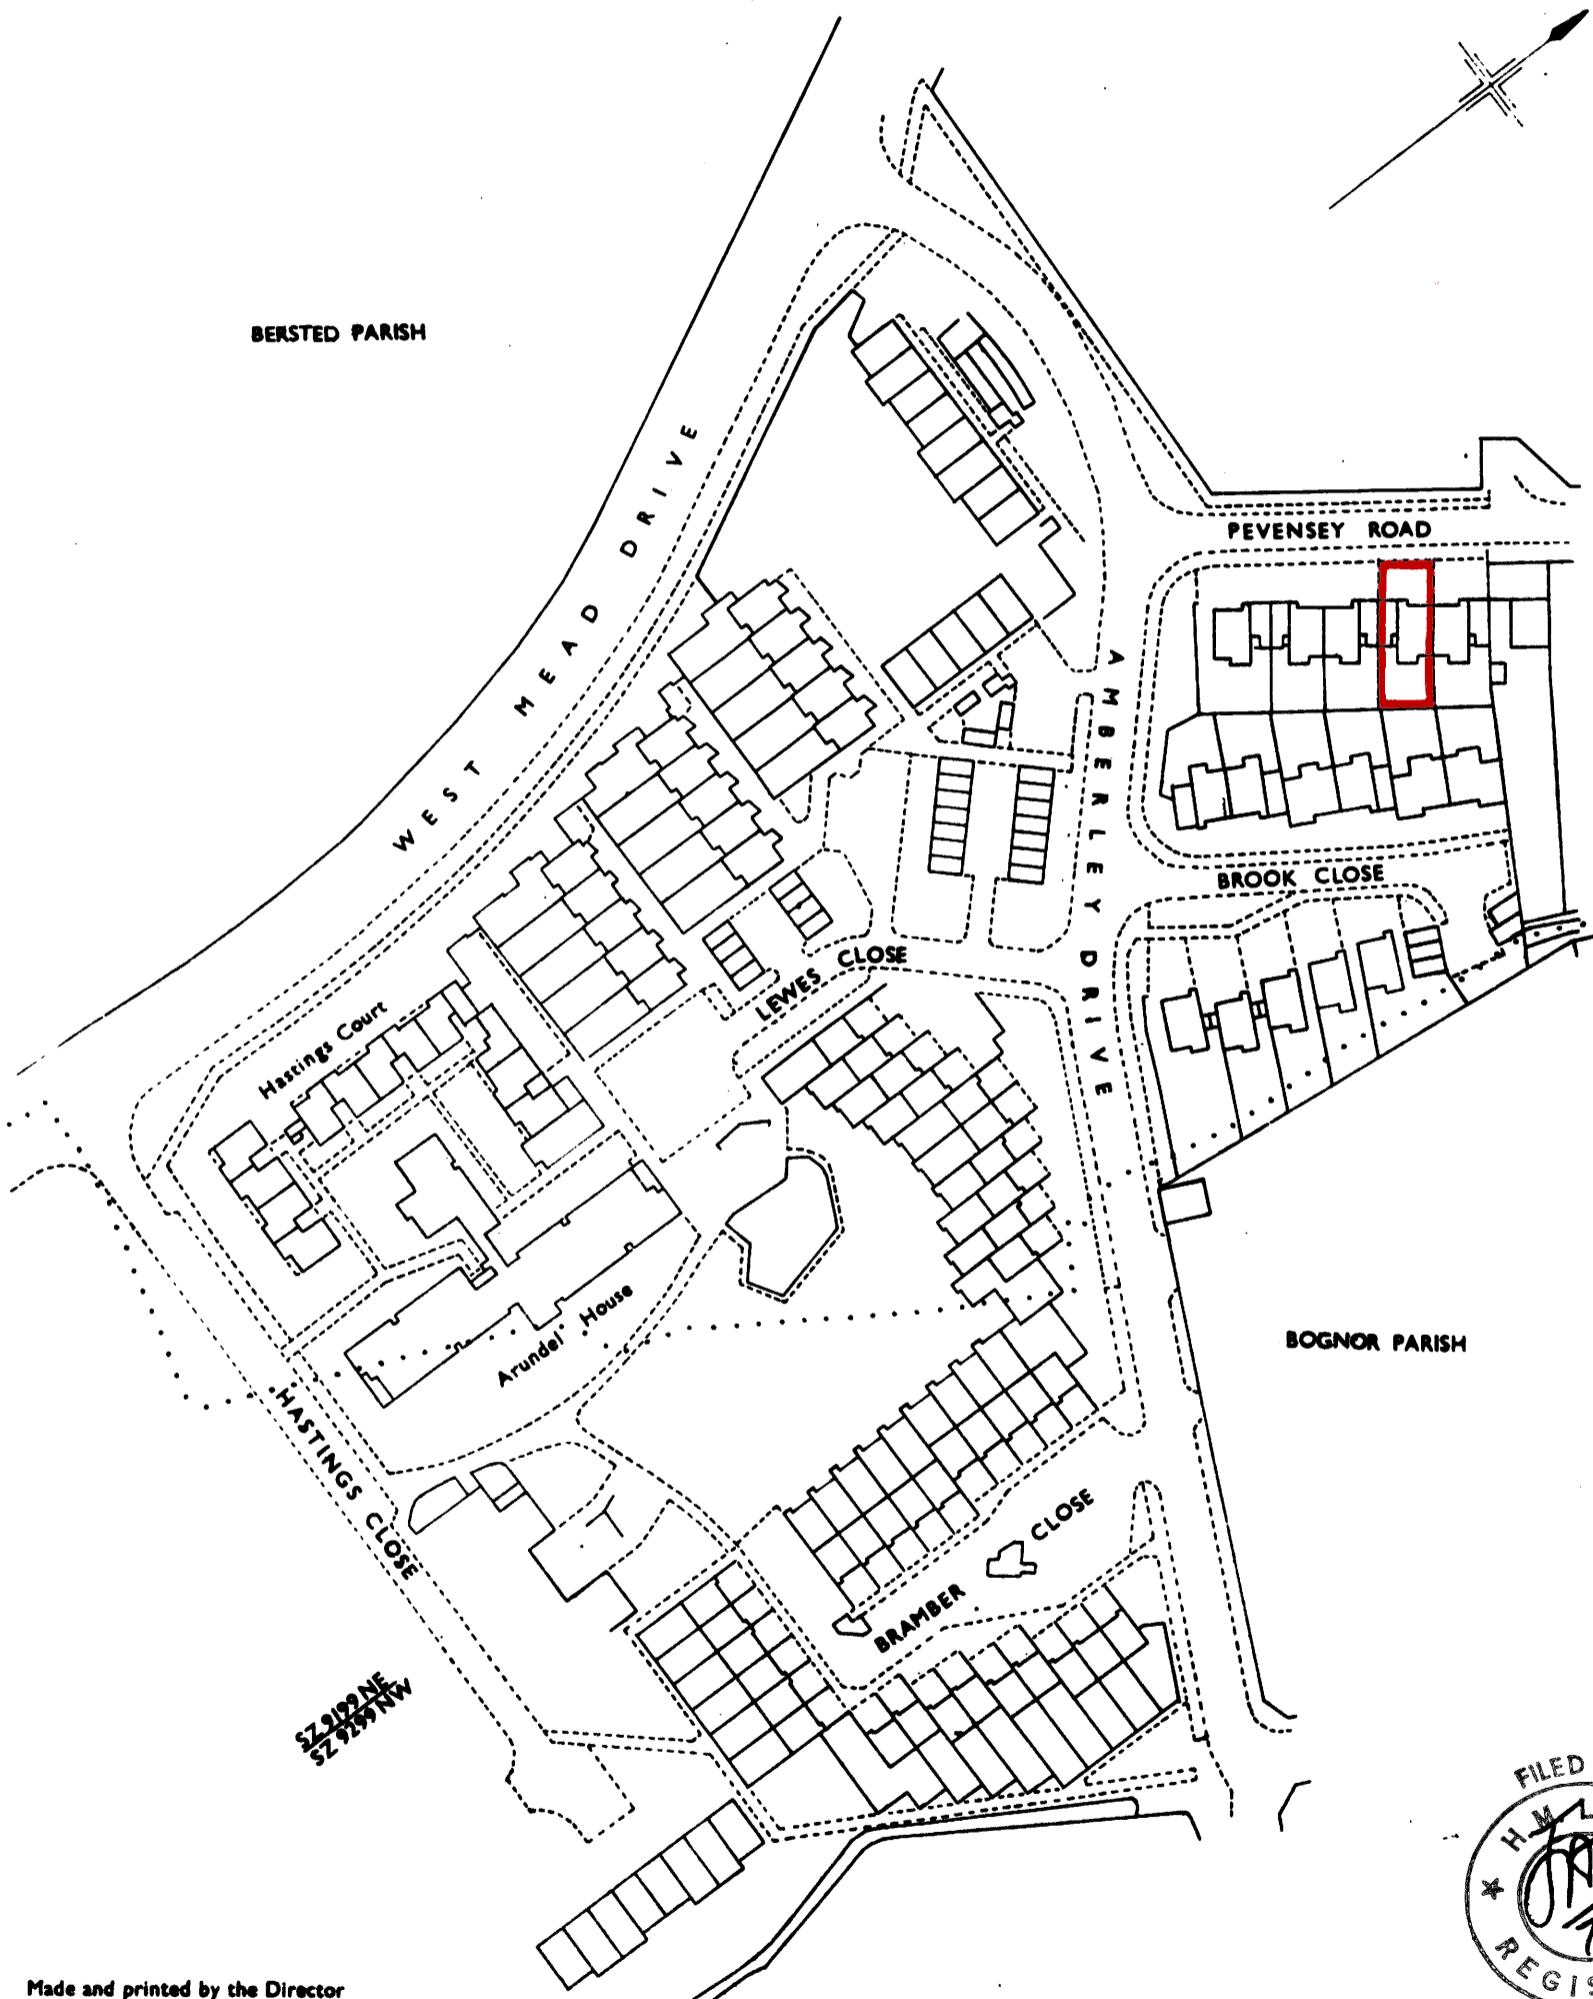

H. M. LAND REGISTRY

NATIONAL GRID PLAN
SUSSEX

SZ9199 NE

Scale 1/1250

BERSTED PARISH

BOGNOR PARISH

Made and printed by the Director
General of the Ordnance Survey,
Cnessington, Surrey. 1967 for HMLR
© Crown Copyright 1967

TITLE No. SX 101393